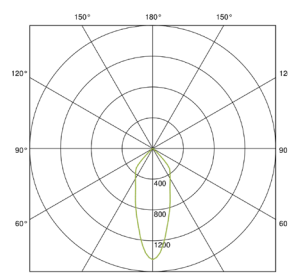

PERFORMANCE

Light source	LED
LED output	1240 - 1700lm
Luminaire output	1000 - 1550lm
Luminaire efficiency	≥118lm/W
CRI	80
Beam angle	20° / 30° / 50°

13W, 4000K

MATERIALS

Body	Die-cast aluminium
Finish	White
Diffuser	Clear tempered glass
Cut out	Ø110