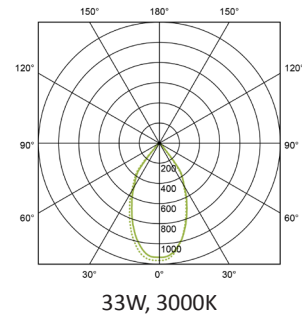

PERFORMANCE

Light source	LED
Distribution	Symmetric / Asymmetric
Luminaire output	380 - 1707lm (Symmetric) 460—1818lm (Asymmetric)
CRI	90
Beam angle	15° / 24° / 38°
UGR	<19

MATERIALS

Body	Aluminium
Finish	White
Reflector	Black pearl
Mounting	Recessed
Cut out	Ø75 x 95: cut out: Ø65mm Ø95 x 110: cut out: Ø85mm

PERFORMANCE

Light source	LED
Luminaire output	620 - 840lm
Luminous efficiency	88lm/W
CRI	80
Beam angle	36°
Cut out	Ø83mm

MATERIALS

Body	Die-cast aluminium
Finish	White
Diffuser	2mm toughened frosted glass

ATECA LED

IP44 CLASS II CE

FEATURES & BENEFITS

- > High visual comfort - low glare
- > Long average LED life: >50,000hrs (L80/B10)
- > Optimum colour consistency - 3 step MacAdam chromaticity tolerance

PERFORMANCE

Light source	LED
LED output	937 - 4898lm
Luminaire output	871 - 4033lm
Luminous efficiency	≥87lm/W
CRI	80
UGR	<19
Beam angle	60 degrees

MATERIALS

Body	Sheet steel
Bezel	Die-cast aluminium
Finish	White
Diffuser	Clear PMMA
Cut out	Ø75 / 95 / 120 / 145 / 200