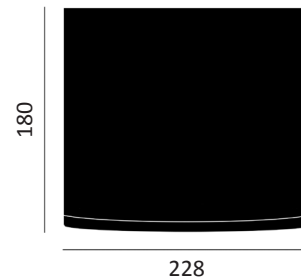

BARI SURFACE LED

IP44 CLASS I CE

FEATURES & BENEFITS

- > High efficiency, general purpose surface LED downlight
- > Long average LED life: >54,000hrs LED life (L80/B10)
- > Optimum colour consistency - 3 step MacAdam chromaticity tolerance

PERFORMANCE

Light source	LED
LED output	1600 - 3820lm
Luminaire output	1140 - 2750lm
Luminaire efficiency	≥98lm/W
CRI	>80

MATERIALS

Body	Die-cast aluminium
Finish	White / Black / Grey
Diffuser	Clear glass

OPTIONS

- > 3hr emergency
- > Other RAL colours
- > Microwave sensors for enhanced energy savings
- > IP65 version
- > Wall mounted version
- > Suspension kit
- > Internal fuse and LSOH cables

LAMP	COLOUR TEMP	DELIVERED LUMENS	STANDARD			DALI		
			WHITE	BLACK	GREY	WHITE	BLACK	GREY
10W	3000K	1140lm	32700901	32701701	32702501	32700903	32701703	32702503
10W	4000K	1160lm	32701001	32701801	32702601	32701003	32701803	32702603
15W	3000K	1560lm	32701101	32701901	32702701	32701103	32701903	32702703
15W	4000K	1590lm	32701201	32702001	32702801	32701203	32702003	32702803
19W	3000K	1990lm	32701301	32702101	32702901	32701303	32702103	32702903
19W	4000K	2030lm	32701401	32702201	32703001	32701403	32702203	32703003
28W	3000K	2690lm	32701501	32702301	32703101	32701503	32702303	32703103
28W	4000K	2750lm	32701601	32702401	32703201	32701603	32702403	32703203