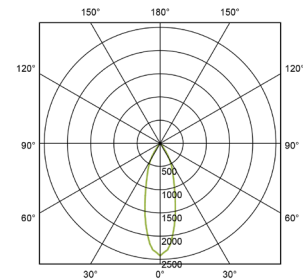

TUBO LED

IP44

CLASS
I

C E

FEATURES & BENEFITS

- > High efficiency, general purpose surface LED downlight
- > Long average LED life >60,000hrs LED life (L90/B10)
- > Optimum colour consistency - 3 step MacAdam chromaticity tolerance
- > Matching LED pendant available in the same range

PERFORMANCE

Light source	LED
LED output	1760 - 3250lm
Luminaire output	1420 - 2640lm
Luminaire efficiency	≥88lm/W
CRI	80
Beam angle	30° / 50°

MATERIALS

Body	Extruded aluminium
Finish	Anthracite grey / White / Black
Diffuser	Clear PMMA

OPTIONS

- > 3hr emergency
- > 70 degree beam
- > Other RAL colours on request

15W, 3000K