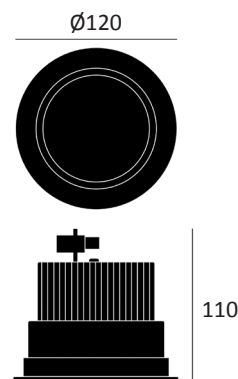

OPTIONS

- > 3hr emergency
- > Other RAL colours
- > Internal fuse and LSOH cables

LAMP	COLOUR TEMP	DELIVERED LUMENS	BEAM	STANDARD	DALI	STANDARD	DALI
8W	3000K	950lm	20	31200701	31200703	31200791	31200793
8W	4000K	1000lm	20	31200801	31200803	31200891	31200893
8W	3000K	1000lm	30	31200901	31200903	31200991	31200993
8W	4000K	1050lm	30	31201001	31201003	31201091	31201093
8W	3000K	1000lm	50	31201101	31201103	31201191	31201193
8W	4000K	1050lm	50	31201201	31201203	31201291	31201293
13W	3000K	1400lm	20	31201301	31201303	31201391	31201393
13W	4000K	1470lm	20	31201401	31201403	31201491	31201493
13W	3000K	1480lm	30	31201501	31201503	31201591	31201593
13W	4000K	1550lm	30	31201601	31201603	31201691	31201693
13W	3000K	1480lm	50	31201701	31201703	31201791	31201793
13W	4000K	1550lm	50	31201801	31201803	31201891	31201893