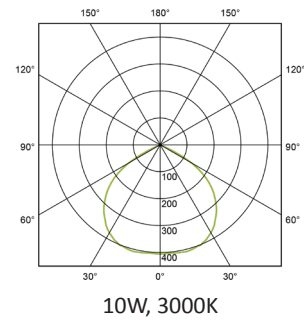

BARI SURFACE LED

IP44 CLASS I CE

FEATURES & BENEFITS

- > High efficiency, general purpose surface LED downlight
- > Long average LED life: >54,000hrs LED life (L80/B10)
- > Optimum colour consistency - 3 step MacAdam chromaticity tolerance

PERFORMANCE

Light source	LED
LED output	1600 - 3820lm
Luminaire output	1140 - 2750lm
Luminaire efficiency	≥98lm/W
CRI	>80

MATERIALS

Body	Die-cast aluminium
Finish	White / Black / Grey
Diffuser	Clear glass

OPTIONS

- > 3hr emergency
- > Other RAL colours
- > Microwave sensors for enhanced energy savings
- > IP65 version
- > Wall mounted version
- > Suspension kit
- > Internal fuse and LSOH cables

LAMP	COLOUR TEMP	DELIVERED LUMENS	STANDARD			DALI		
			WHITE	BLACK	GREY	WHITE	BLACK	GREY
10W	3000K	1140lm	32700901	32701701	32702501	32700903	32701703	32702503
10W	4000K	1160lm	32701001	32701801	32702601	32701003	32701803	32702603
15W	3000K	1560lm	32701101	32701901	32702701	32701103	32701903	32702703
15W	4000K	1590lm	32701201	32702001	32702801	32701203	32702003	32702803
19W	3000K	1990lm	32701301	32702101	32702901	32701303	32702103	32702903
19W	4000K	2030lm	32701401	32702201	32703001	32701403	32702203	32703003
28W	3000K	2690lm	32701501	32702301	32703101	32701503	32702303	32703103
28W	4000K	2750lm	32701601	32702401	32703201	32701603	32702403	32703203