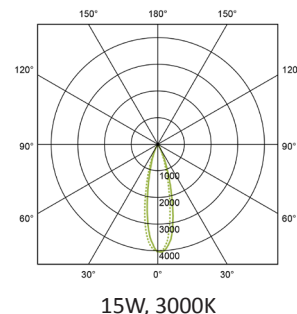

FOCUS LED

IP20

CLASS
I

C E

An aesthetic family of high performance surface and semi-recessed LED downlights with clean concise lines, multiple outputs, optics and anti-glare accessories to suit most environments.

FEATURES & BENEFITS

- > Stunning black pearl reflector for aesthetic appeal
- > High visual comfort - exceptionally low glare
- > Cylindrical and cuboid versions available for design flexibility
- > Average rated LED life: >50,000hrs (L80/B10)
- > Optimum colour consistency - 3 step MacAdam ellipse tolerance
- > Adjustable version - 350° rotation

PERFORMANCE

Light source	LED
Luminaire output	380 - 1707lm
CRI	90
Beam angle	15° / 24° / 38°
UGR	<19

MATERIALS

Body	Aluminium
Finish	Grey / White / Black
Reflector	Black pearl
Mounting	Surface ceiling / Semi-recessed
Cut out (Semi-recessed)	Ø53 x 150: cut out: Ø75mm Ø73 x 175: cut out: Ø100mm Ø93 x 220: cut out: Ø115mm

OPTIONS

- > Triac dimming
- > Other RAL colours available and 2700K
- > Champagne gold anti-glare reflector
- > Honeycomb, linear spread lens and spread lens accessories
- > Complementary wall luminaires, pendants, recessed downlights and track luminaires