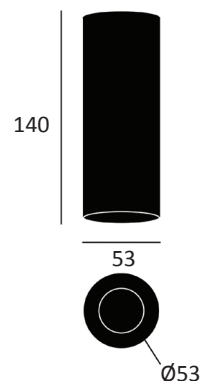

FOCUS LED

CYLINDRICAL SURFACE FIXED DOWNLIGHT

LAMP	COLOUR TEMP	DELIVERED LUMENS	BEAM	DIMENSIONS	GREY	WHITE	BLACK
7W	3000K	380lm	15°	Ø53 x 120	35300101	35303701	35307301
7W	4000K	412lm	15°	Ø53 x 120	35300201	35303801	35307401
7W	3000K	430lm	24°	Ø53 x 120	35300301	35303901	35307501
7W	4000K	495lm	24°	Ø53 x 120	35300401	35304001	35307601
7W	3000K	420lm	38°	Ø53 x 120	35300501	35304101	35307701
7W	4000K	478lm	38°	Ø53 x 120	35300601	35304201	35307801
10W	3000K	490lm	15°	Ø53 x 120	35300701	35304301	35307901
10W	4000K	532lm	15°	Ø53 x 120	35300801	35304401	35308001
10W	3000K	510lm	24°	Ø53 x 120	35300901	35304501	35308101
10W	4000K	587lm	24°	Ø53 x 120	35301001	35304601	35308201
10W	3000K	420lm	38°	Ø53 x 120	35301101	35304701	35308301
10W	4000K	478lm	38°	Ø53 x 120	35301201	35304801	35308401
15W	3000K	900lm	15°	Ø73 x 160	35301301	35304901	35308501
15W	4000K	977lm	15°	Ø73 x 160	35301401	35305001	35308601
15W	3000K	980lm	24°	Ø73 x 160	35301501	35305101	35308701
15W	4000K	1127lm	24°	Ø73 x 160	35301601	35305201	35308801
15W	3000K	1100lm	38°	Ø73 x 160	35301701	35305301	35308901
15W	4000K	1252lm	38°	Ø73 x 160	35301801	35305401	35309001
20W	3000K	1300lm	15°	Ø73 x 160	35301901	35305501	35309101
20W	4000K	1411lm	15°	Ø73 x 160	35302001	35305601	35309201
20W	3000K	1400lm	24°	Ø73 x 160	35302101	35305701	35309301
20W	4000K	1590lm	24°	Ø73 x 160	35302201	35305801	35309401
20W	3000K	1500lm	38°	Ø73 x 160	35302301	35305901	35309501
20W	4000K	1707lm	38°	Ø73 x 160	35302401	35306001	35309601