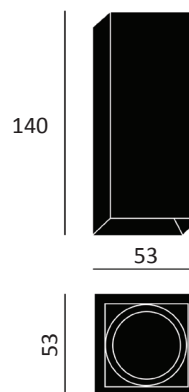

FOCUS LED

CUBOID SURFACE DOWNLIGHT

LAMP	COLOUR TEMP	DELIVERED LUMENS	BEAM	DIMENSIONS	GREY	WHITE	BLACK
7W	3000K	380lm	15°	53 x 53 x 120	35310901	35314501	35318101
7W	4000K	412lm	15°	53 x 53 x 120	35311001	35314601	35318201
7W	3000K	430lm	24°	53 x 53 x 120	35311101	35314701	35318301
7W	4000K	495lm	24°	53 x 53 x 120	35311201	35314801	35318401
7W	3000K	420lm	38°	53 x 53 x 120	35311301	35314901	35318501
7W	4000K	478lm	38°	53 x 53 x 120	35311401	35315001	35318601
10W	3000K	490lm	15°	53 x 53 x 120	35311501	35315101	35318701
10W	4000K	532lm	15°	53 x 53 x 120	35311601	35315201	35318801
10W	3000K	510lm	24°	53 x 53 x 120	35311701	35315301	35318901
10W	4000K	587lm	24°	53 x 53 x 120	35311801	35315401	35319001
10W	3000K	420lm	38°	53 x 53 x 120	35311901	35315501	35319101
10W	4000K	478lm	38°	53 x 53 x 120	35312001	35315601	35319201
15W	3000K	900lm	15°	73 x 73 x 160	35312101	35315701	35319301
15W	4000K	977lm	15°	73 x 73 x 160	35312201	35315801	35319401
15W	3000K	980lm	24°	73 x 73 x 160	35312301	35315901	35319501
15W	4000K	1127lm	24°	73 x 73 x 160	35312401	35316001	35319601
15W	3000K	1100lm	38°	73 x 73 x 160	35312501	35316101	35319701
15W	4000K	1252lm	38°	73 x 73 x 160	35312601	35316201	35319801
20W	3000K	1300lm	15°	73 x 73 x 160	35312701	35316301	35319901
20W	4000K	1411lm	15°	73 x 73 x 160	35312801	35316401	35320001
20W	3000K	1400lm	24°	73 x 73 x 160	35312901	35316501	35320101
20W	4000K	1590lm	24°	73 x 73 x 160	35313001	35316601	35320201
20W	3000K	1500lm	38°	73 x 73 x 160	35313101	35316701	35320301
20W	4000K	1707lm	38°	73 x 73 x 160	35313201	35316801	35320401