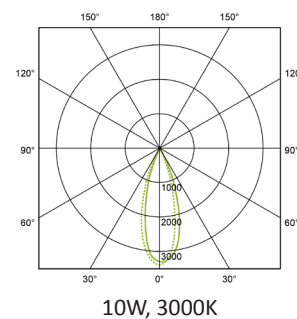

FOX LED

IP20 CLASS I CE

FEATURES & BENEFITS

- > Deeply positioned light source with black baffle for minimal glare and high visual comfort
- > Available in a fixed or adjustable version with a white or black finish to suit different environments
- > Adjustable version has a 25 degree tilt
- > Excellent heat sink for optimum heat dissipation
- > Long average LED life: >50,000hrs (L80/B10)
- > Supplied with quick connector and fly leads for easy installation and maintenance

PERFORMANCE

Light source	LED COB
Luminous efficiency	≥80lm/W
CRI	90
Beam angle	15° / 24° / 36° / 50°
UGR	12
Cut-out	Ø75mm

MATERIALS

Body	Die-cast aluminium
Finish	White (RAL 9010) / Black (RAL 9005)
Diffuser	Tempered glass (fixed)

OPTIONS

- > 3hr emergency
- > DALI