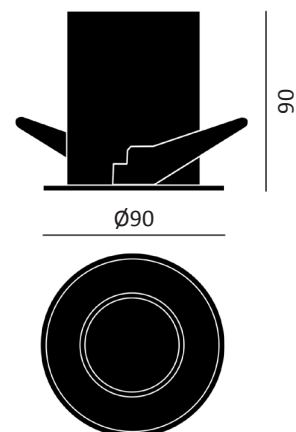

BARI MICRO LED

IP65 CLASS I CE

A high efficiency, compact IP65 LED downlight designed for lighting humid areas such as bathrooms, changing rooms and entrances.

FEATURES & BENEFITS

- > Long average LED life: >50,000hrs (L80/B20)
- > Lamp lumen maintenance factor after 60,000hrs: 80%
- > Optimum colour consistency - 3 step MacAdam chromaticity tolerance

PERFORMANCE

Light source	LED COB
LED output	1400lm
Luminaire output	1240lm
Luminaire efficiency	≥89lm/W
CRI	>80
Beam angle	45°

MATERIALS

Body	Die-cast aluminium
Finish	White (RAL 9010)
Diffuser	Clear tempered glass
Reflector	Faceted aluminium
Cut out	Ø72mm

OPTIONS

- > 3hr maintained emergency
- > Other RAL colours on request
- > Internal fuse and LSOH cables

LAMP	COLOUR TEMP	DELIVERED LUMENS	STANDARD	DALI	EMERGENCY	
					STANDARD	DALI
14W	4000K	1240lm	31202001	31202003	31202091	31202093