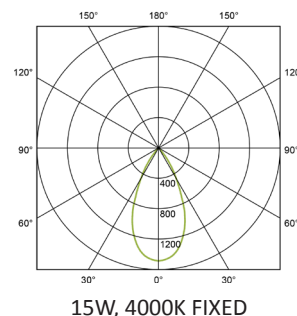

PERFORMANCE

Light source	LED
LED output	1240 - 1700lm
Luminaire output	1000 - 1550lm
Luminaire efficiency	≥118lm/W
CRI	80
Beam angle	20° / 30° / 50°

13W, 4000K

MATERIALS

Body	Die-cast aluminium
Finish	White
Diffuser	Clear tempered glass
Cut out	Ø110

PERFORMANCE

Light source	LED
LED output	1990 - 2830lm (adjustable) 1990 - 3800lm (fixed)
Luminaire output	1610 - 2220lm (adjustable) 1670 - 3220lm (fixed)
Luminaire efficiency	≥100lm/W (adjustable) / ≥110lm/W (fixed)
CRI	>80
Beam angle	45° / 50° / 55°