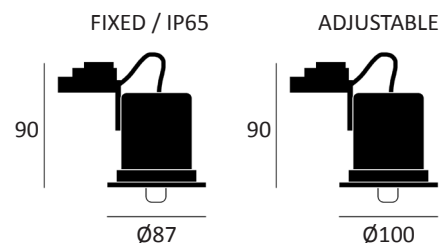

LAMP	COLOUR TEMP	DELIVERED LUMENS	FIXED	ADJUSTABLE	IP65
No lamp	N/A	N/A	30502700	30502800	30502900
7W dimmable	3000K	620lm	30503007	30503107	30503207
7W dimmable	4000K	640lm	30503307	30503407	30503507
9W dimmable	3000K	820lm	30503607	30503707	30503807
9W dimmable	4000K	840lm	30503907	30504007	30504107