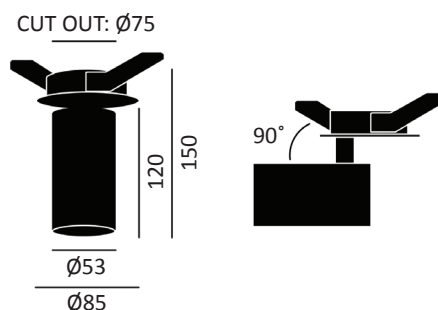

FOCUS LED

CYLINDRICAL RECESSED ADJUSTABLE DOWNLIGHT

LAMP	COLOUR TEMP	DELIVERED LUMENS	BEAM	DIMENSIONS	GREY	WHITE	BLACK
7W	3000K	380lm	15°	Ø53 x 150	35332501	35336101	35339701
7W	4000K	412lm	15°	Ø53 x 150	35332601	35336201	35339801
7W	3000K	430lm	24°	Ø53 x 150	35332701	35336301	35339901
7W	4000K	495lm	24°	Ø53 x 150	35332801	35336401	35340001
7W	3000K	420lm	38°	Ø53 x 150	35332901	35336501	35340101
7W	4000K	478lm	38°	Ø53 x 150	35333001	35336601	35340201
10W	3000K	490lm	15°	Ø53 x 150	35333101	35336701	35340301
10W	4000K	532lm	15°	Ø53 x 150	35333201	35336801	35340401
10W	3000K	510lm	24°	Ø53 x 150	35333301	35336901	35340501
10W	4000K	587lm	24°	Ø53 x 150	35333401	35337001	35340601
10W	3000K	420lm	38°	Ø53 x 150	35333501	35337101	35340701
10W	4000K	478lm	38°	Ø53 x 150	35333601	35337201	35340801
15W	3000K	900lm	15°	Ø73 x 175	35333701	35337301	35340901
15W	4000K	977lm	15°	Ø73 x 175	35333801	35337401	35341001
15W	3000K	980lm	24°	Ø73 x 175	35333901	35337501	35341101
15W	4000K	1127lm	24°	Ø73 x 175	35334001	35337601	35341201
15W	3000K	1100lm	38°	Ø73 x 175	35334101	35337701	35341301
15W	4000K	1252lm	38°	Ø73 x 175	35334201	35337801	35341401
20W	3000K	1300lm	15°	Ø73 x 175	35334301	35337901	35341501
20W	4000K	1411lm	15°	Ø73 x 175	35334401	35338001	35341601
20W	3000K	1400lm	24°	Ø73 x 175	35334501	35338101	35341701
20W	4000K	1590lm	24°	Ø73 x 175	35334601	35338201	35341801
20W	3000K	1500lm	38°	Ø73 x 175	35334701	35338301	35341901
20W	4000K	1707lm	38°	Ø73 x 175	35334801	35338401	35342001