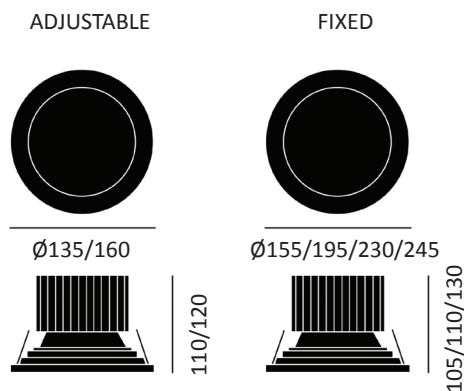

ADJUSTABLE (IP20)

LAMP	COLOUR TEMP	DELIVERED LUMENS	BEAM	DIMENSIONS	STANDARD	DALI	EMERGENCY	
							STANDARD	DALI
15W	3000K	1610lm	55°	Ø135 x 110	30606001	30606003	30606091	30606093
15W	4000K	1660lm	55°	Ø135 x 110	30606101	30606103	30606191	30606193
21W	3000K	2220lm	55°	Ø135 x 110	30606201	30606203	30606291	30606293
21W	4000K	2290lm	55°	Ø135 x 110	30606301	30606303	30606391	30606393
15W	3000K	1530lm	45°	Ø160 x 120	30606401	30606403	30606491	30606493
15W	4000K	1580lm	45°	Ø160 x 120	30606501	30606503	30606591	30606593
21W	3000K	2110lm	45°	Ø160 x 120	30606601	30606603	30606691	30606693
21W	4000K	2180lm	45°	Ø160 x 120	30606701	30606703	30606791	30606793