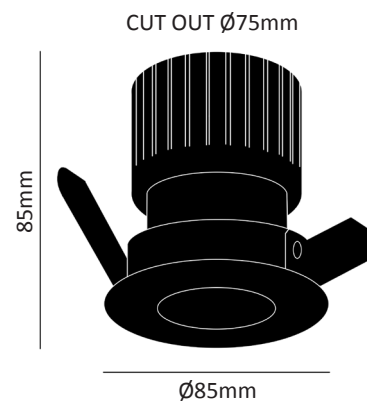

FOX LED

IP20 CLASS I CE

FEATURES & BENEFITS

- > Deeply positioned light source with black baffle for minimal glare and high visual comfort
- > Available in a fixed or adjustable version with a white or black finish to suit different environments
- > Adjustable version has a 25 degree tilt
- > Excellent heat sink for optimum heat dissipation
- > Long average LED life: >50,000hrs (L80/B10)
- > Supplied with quick connector and fly leads for easy installation and maintenance

PERFORMANCE

Light source	LED COB
Luminous efficiency	≥80lm/W
CRI	90
Beam angle	15° / 24° / 36° / 50°
UGR	12
Cut-out	Ø75mm

MATERIALS

Body	Die-cast aluminium
Finish	White (RAL 9010) / Black (RAL 9005)
Diffuser	Tempered glass (fixed)

OPTIONS

- > 3hr emergency
- > DALI