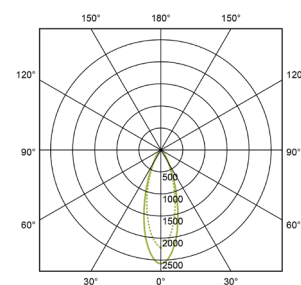

TAURUS DUO THERM LED

An acoustic and fire rated downlight featuring innovative duo-therm technology, which combines a ceramic and aluminium heat sink for improved thermal management. The combination of Al₂O₃, offering high electrical insulation (1x10¹⁴ - 1x10¹⁵) Ω cm, reduces the operating temperature of the lamp by around 8°C which increases life expectancy by approximately 30%. The Taurus Duo Therm LED can be fixed or adjustable and also IP rated. Available with or without a dimmable GU10 LED lamp.

FEATURES & BENEFITS

- > Available with and without LED lamp
- > Slim attractive matt white bezel
- > Fire-rated up to 30, 60, 90 minutes
- > Twist & lock design
- > Average 30,000hrs LED life
- > Part B acoustic rated
- > Compatible with leading or trailing edge dimmers
- > Ideal for low ceiling voids

OPTIONS

- > Lower output lamp
- > Brushed nickel bezel
- > Non-dimmable lamp

7W, 4000K