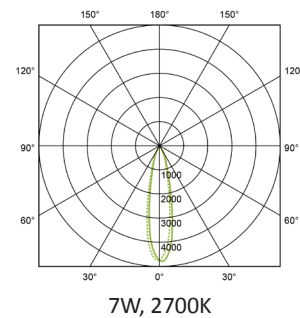

PERFORMANCE

Light source	LED
Luminaire output	620 - 840lm
Luminous efficiency	88lm/W
CRI	80
Beam angle	36°
Cut out	Ø83mm

MATERIALS

Body	Die-cast aluminium
Finish	White
Diffuser	2mm toughened frosted glass

PERFORMANCE

Light source	LED COB
Luminaire output	550 - 777lm
Luminaire efficiency	110lm/W
CRI	80
Beam angle	15 /24 degrees
Cut-out	Ø51mm

MATERIALS

Body	Die-cast aluminium
Finish	White / Black

OPTIONS

- > 3hr maintained emergency
- > Quick connector
- > 3000K / 4000K
- > 36 degree beam