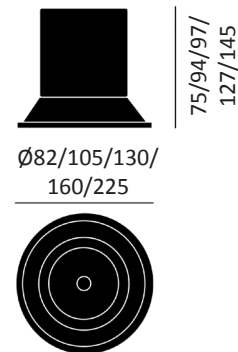

OPTIONS

- > 3hr emergency
- > Other RAL colours and beam angles on request

LAMP	COLOUR TEMP	DELIVERED LUMENS	DIMENSIONS	STANDARD	DALI	EMERGENCY	
						STANDARD	DALI
10W	3000K	871lm	Ø82 x 75	30100101	30100103	30100191	30100193
10W	4000K	915lm	Ø82 x 75	30100201	30100203	30100291	30100293
15W	3000K	1531lm	Ø105 x 94	30100301	30100303	30100391	30100393
15W	4000K	1615lm	Ø105 x 94	30100401	30100403	30100491	30100493
22W	3000K	2090lm	Ø130 x 97	30100501	30100503	30100591	30100593
22W	4000K	2200lm	Ø130 x 97	30100601	30100603	30100691	30100693
33W	3000K	2527lm	Ø160 x 127	30100701	30100703	30100791	30100793
33W	4000K	2909lm	Ø160 x 127	30100801	30100803	30100891	30100893
30W	3000K	2553lm	Ø225 x 145	30100901	30100903	30100991	30100993
30W	4000K	2910lm	Ø225 x 145	30101001	30101003	30101091	30101093
40W	3000K	3632lm	Ø225 x 145	30101101	30101103	30101191	30101193
40W	4000K	4033lm	Ø225 x 145	30101201	30101203	30101291	30101293