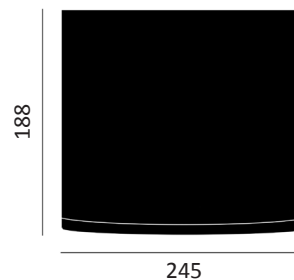

BARI SURFACE IP LED

IP65 CLASS I CE

FEATURES & BENEFITS

- > High efficiency, IP rated surface LED downlight
- > Long average LED life >54,000hrs LED life (L80/B10)
- > Optimum colour consistency - 3 step MacAdam chromaticity tolerance

PERFORMANCE

Light source	LED
LED output	1600 - 3820lm
Luminaire output	1140 - 2750lm
Luminaire efficiency	≥98lm/W
CRI	>80

MATERIALS

Body	Die-cast aluminium
Finish	White / Black / Grey
Diffuser	Clear glass

OPTIONS

- > 3hr emergency
- > Other RAL colours
- > Suspension kit
- > Internal fuse and LSOH cables

LAMP	COLOUR TEMP	DELIVERED LUMENS	STANDARD			DALI		
			WHITE	BLACK	GREY	WHITE	BLACK	GREY
10W	3000K	1140lm	32710001	32710801	32711601	32710003	32710803	32711603
10W	4000K	1160lm	32710101	32710901	32711701	32710103	32710903	32711703
15W	3000K	1560lm	32710201	32711001	32711801	32710203	32711003	32711803
15W	4000K	1590lm	32710301	32711101	32711901	32710303	32711103	32711903
19W	3000K	1990lm	32710401	32711201	32712001	32710403	32711203	32712003
19W	4000K	2030lm	32710501	32711301	32712101	32710503	32711303	32712103
28W	3000K	2690lm	32710601	32711401	32712201	32710603	32711403	32712203
28W	4000K	2750lm	32710701	32711501	32712301	32710703	32711503	32712303