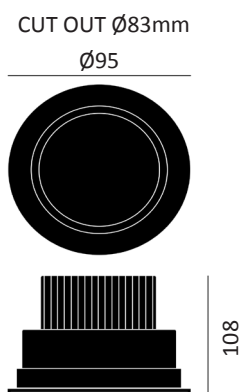

LOTUS DUO THERM LED

IP20 IP54 CLASS III CE

A recessed LED downlight featuring innovative duo-therm technology, which combines a ceramic and aluminium heat sink for improved thermal management. The combination of Al₂O₃, offering high electrical insulation (1x10¹⁴ - 1x10¹⁵) Ω cm, reduces the operating temperature of the lamp by around 8°C which increases life expectancy by approximately 30%.

PERFORMANCE

Light source	LED
Luminaire output	620 - 840lm
Luminous efficiency	88lm/W
CRI	80
Beam angle	36°
Cut out	Ø83mm

MATERIALS

Body	Die-cast aluminium
Finish	White
Diffuser	2mm toughened frosted glass

OPTIONS

- > Suspended version
- > Other RAL colours available

LAMP	COLOUR TEMP	LUMENS	FIXED	ADJUSTABLE	IP RATED
7W	3000K	620lm	33900101	33900201	33900301
7W	4000K	640lm	33900401	33900501	33900601
9W	3000K	820lm	33900701	33900801	33900901
9W	4000K	840lm	33901001	33901101	33901201