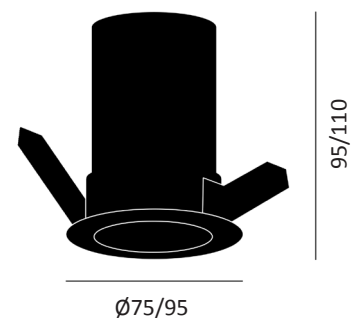

PERFORMANCE

Light source	LED
Distribution	Symmetric / Asymmetric
Luminaire output	380 - 1707lm (Symmetric) 460—1818lm (Asymmetric)
CRI	90
Beam angle	15° / 24° / 38°
UGR	<19

MATERIALS

Body	Aluminium
Finish	White
Reflector	Black pearl
Mounting	Recessed
Cut out	Ø75 x 95: cut out: Ø65mm Ø95 x 110: cut out: Ø85mm

OPTIONS

- > Larger size (Ø125 x 135) available - 20W / 28W
- > Triac dimming
- > Other RAL colours and 2700K available
- > Champagne gold anti-glare reflector
- > Honeycomb, linear spread lens and spread lens accessories
- > Complementary pendants, wall luminaires, surface downlights and track luminaires