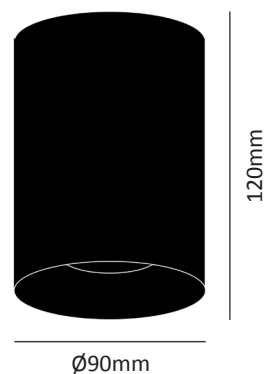

UMBRIA LED

IP44

CLASS
I

C E

FEATURES & BENEFITS

- > Fixed or adjustable version
- > Adjustable version - 355° rotation and 25° lift
- > Easy to install
- > Minimal glare

PERFORMANCE

Light source	Dimmable LED lamp
Lamp holder	GU10 Duo Therm
Emission	Direct
Luminaire output	620 - 840lm
Luminous efficiency	91lm/W
CRI	80
Beam angle	36°

MATERIALS

Body	Extruded aluminium
Finish	White
Diffuser	2mm toughened frosted glass

OPTIONS

- > Suspended version
- > Other RAL colours

LAMP	COLOUR TEMP	LUMENS	FIXED	ADJUSTABLE	IP RATED
7W	3000K	620lm	33000101	33000301	33001301
7W	4000K	640lm	33000201	33000401	33001401
9W	3000K	820lm	33001501	33001701	33001901
9W	4000K	840lm	33001601	33001801	33002001