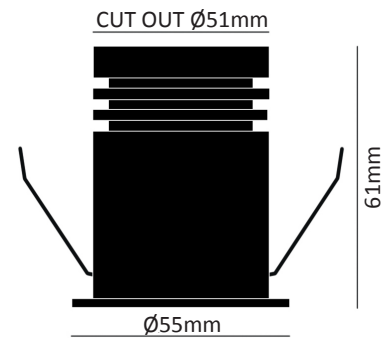

PERFORMANCE

Light source	LED
Luminaire output	620 - 840lm
Luminous efficiency	88lm/W
CRI	80
Beam angle	36°
Cut out	Ø83mm

MATERIALS

Body	Die-cast aluminium
Finish	White
Diffuser	2mm toughened frosted glass

PERFORMANCE

Light source	LED COB
Luminaire output	550 - 777lm
Luminaire efficiency	110lm/W
CRI	80
Beam angle	15 /24 degrees
Cut-out	Ø51mm

MATERIALS

Body	Die-cast aluminium
Finish	White / Black

OPTIONS

- > 3hr maintained emergency
- > Quick connector
- > 3000K / 4000K
- > 36 degree beam