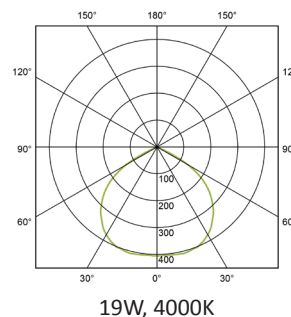

BARI SURFACE IP LED

IP65 CLASS I CE

FEATURES & BENEFITS

- > High efficiency, IP rated surface LED downlight
- > Long average LED life >54,000hrs LED life (L80/B10)
- > Optimum colour consistency - 3 step MacAdam chromaticity tolerance

PERFORMANCE

Light source	LED
LED output	1600 - 3820lm
Luminaire output	1140 - 2750lm
Luminaire efficiency	≥98lm/W
CRI	>80

MATERIALS

Body	Die-cast aluminium
Finish	White / Black / Grey
Diffuser	Clear glass

OPTIONS

- > 3hr emergency
- > Other RAL colours
- > Suspension kit
- > Internal fuse and LSOH cables

LAMP	COLOUR TEMP	DELIVERED LUMENS	STANDARD			DALI		
			WHITE	BLACK	GREY	WHITE	BLACK	GREY
10W	3000K	1140lm	32710001	32710801	32711601	32710003	32710803	32711603
10W	4000K	1160lm	32710101	32710901	32711701	32710103	32710903	32711703
15W	3000K	1560lm	32710201	32711001	32711801	32710203	32711003	32711803
15W	4000K	1590lm	32710301	32711101	32711901	32710303	32711103	32711903
19W	3000K	1990lm	32710401	32711201	32712001	32710403	32711203	32712003
19W	4000K	2030lm	32710501	32711301	32712101	32710503	32711303	32712103
28W	3000K	2690lm	32710601	32711401	32712201	32710603	32711403	32712203
28W	4000K	2750lm	32710701	32711501	32712301	32710703	32711503	32712303