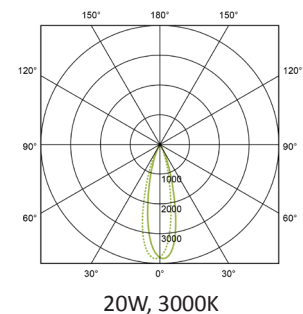

FOCUS RECESSED LED

IP20

CLASS
I

CE

FEATURES & BENEFITS

- > Stunning black pearl reflector for aesthetic appeal
- > High visual comfort - exceptionally low glare
- > Average rated LED life: >50,000hrs (L80/B10)
- > Optimum colour consistency - 3 step MacAdam ellipse tolerance

PERFORMANCE

Light source	LED
Distribution	Symmetric / Asymmetric
Luminaire output	380 - 1707lm (Symmetric) 460—1818lm (Asymmetric)
CRI	90
Beam angle	15° / 24° / 38°
UGR	<19

MATERIALS

Body	Aluminium
Finish	White
Reflector	Black pearl
Mounting	Recessed
Cut out	Ø75 x 95: cut out: Ø65mm Ø95 x 110: cut out: Ø85mm

OPTIONS

- > Larger size (Ø125 x 135) available - 20W / 28W
- > Triac dimming
- > Other RAL colours and 2700K available
- > Champagne gold anti-glare reflector
- > Honeycomb, linear spread lens and spread lens accessories
- > Complementary pendants, wall luminaires, surface downlights and track luminaires