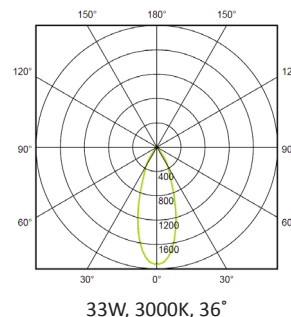

PERFORMANCE

Light source	LED
Distribution	Symmetric
LED output	4020 - 6550lm
Luminaire output	3216 - 5240lm
CRI	>80

MATERIALS

Body	Die-cast aluminium
Finish	Grey / White / Black
Reflector	Alunova with spherical facets
Diffuser	Clear tempered glass with silicone gaskets
External fixings	Stainless steel screws
Driver	Tridonic (integral)

OPTIONS

- > Anti-glare honeycomb
- > Die-cast aluminium spike and IP68 connector
- > 4000K and lower outputs on request
- > Coloured filters - red, yellow, blue and green

LAMP	COLOUR TEMP	LUMENS	BEAM ANGLE	GREY	WHITE	BLACK
25W	3000K	3216lm	15°	76100101	76100201	76100301
25W	3000K	3216lm	36°	76100401	76100501	76100601
25W	3000K	3216lm	60°	76100701	76100801	76100901
33W	3000K	4064lm	15°	76101001	76101101	76101201
33W	3000K	4064lm	36°	76101301	76101401	76101501
33W	3000K	4064lm	60°	76101601	76101701	76101801
45W	3000K	5240lm	15°	76102801	76102901	76103001
45W	3000K	5240lm	36°	76103101	76103201	76103301
45W	3000K	5240lm	60°	76103401	76103501	76103601