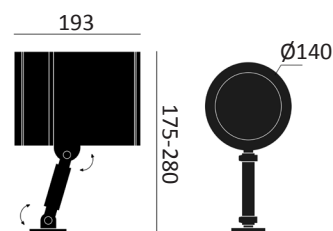

PERFORMANCE

Light source	LED
Distribution	Symmetric
LED output	4020 - 6550lm
Luminaire output	3216 - 5240lm
CRI	>80

MATERIALS

Body	Die-cast aluminium
Finish	Grey / White / Black
Reflector	Alunova with spherical facets
Diffuser	Clear tempered glass with silicone gaskets
External fixings	Stainless steel screws
Driver	Tridonic (integral)

OPTIONS

- > Anti-glare honeycomb
- > Die-cast aluminium spike and IP68 connector
- > 4000K and lower outputs on request
- > Coloured filters - red, yellow, blue and green

LAMP	COLOUR TEMP	LUMENS	BEAM ANGLE	GREY	WHITE	BLACK
25W	3000K	3216lm	15°	76100101	76100201	76100301
25W	3000K	3216lm	36°	76100401	76100501	76100601
25W	3000K	3216lm	60°	76100701	76100801	76100901
33W	3000K	4064lm	15°	76101001	76101101	76101201
33W	3000K	4064lm	36°	76101301	76101401	76101501
33W	3000K	4064lm	60°	76101601	76101701	76101801
45W	3000K	5240lm	15°	76102801	76102901	76103001
45W	3000K	5240lm	36°	76103101	76103201	76103301
45W	3000K	5240lm	60°	76103401	76103501	76103601