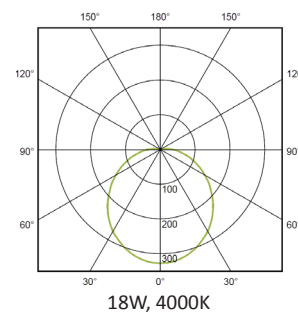

Light source	LED
Luminaire output	800 – 1750lm
Luminaire efficiency	≥88lm/W
CRI	>80
Beam angle	110°

MATERIALS

Body	Acrylic
Finish	White / Black / Satin silver
Diffuser	Opal polycarbonate TP(a)

OPTIONS

- > Microwave sensor for enhanced energy savings
- > Bluetooth enabled
- > Internal fuse and LSOH cable