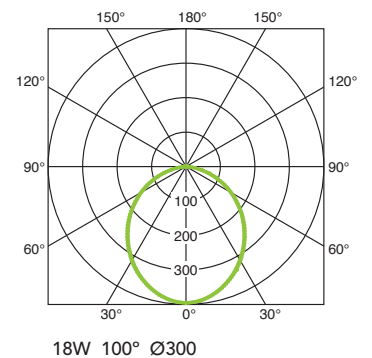

PERFORMANCE

Light source	LED
Distribution	Symmetric
Luminous flux	1500lm – 2700lm
Beam angles	Ø190 50° / 110° / 120° Ø300 100°
CRI	>80
LOR	80%

MATERIALS

Housing	Die-cast aluminium
Finish	Polyester painted matt white or silver
Reflector	High resistance, faceted polycarbonate, high vacuum mirror metallized
Diffuser	Opal polycarbonate, IP40 versions