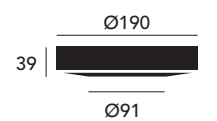

PERFORMANCE

Light source	LED
Distribution	Symmetric
Luminous flux	1500lm – 2700lm
Beam angles	Ø190 50° / 110° / 120° Ø300 100°
CRI	>80
LOR	80%

MATERIALS

Housing	Die-cast aluminium
Finish	Polyester painted matt white or silver
Reflector	High resistance, faceted polycarbonate, high vacuum mirror metallized
Diffuser	Opal polycarbonate, IP40 versions